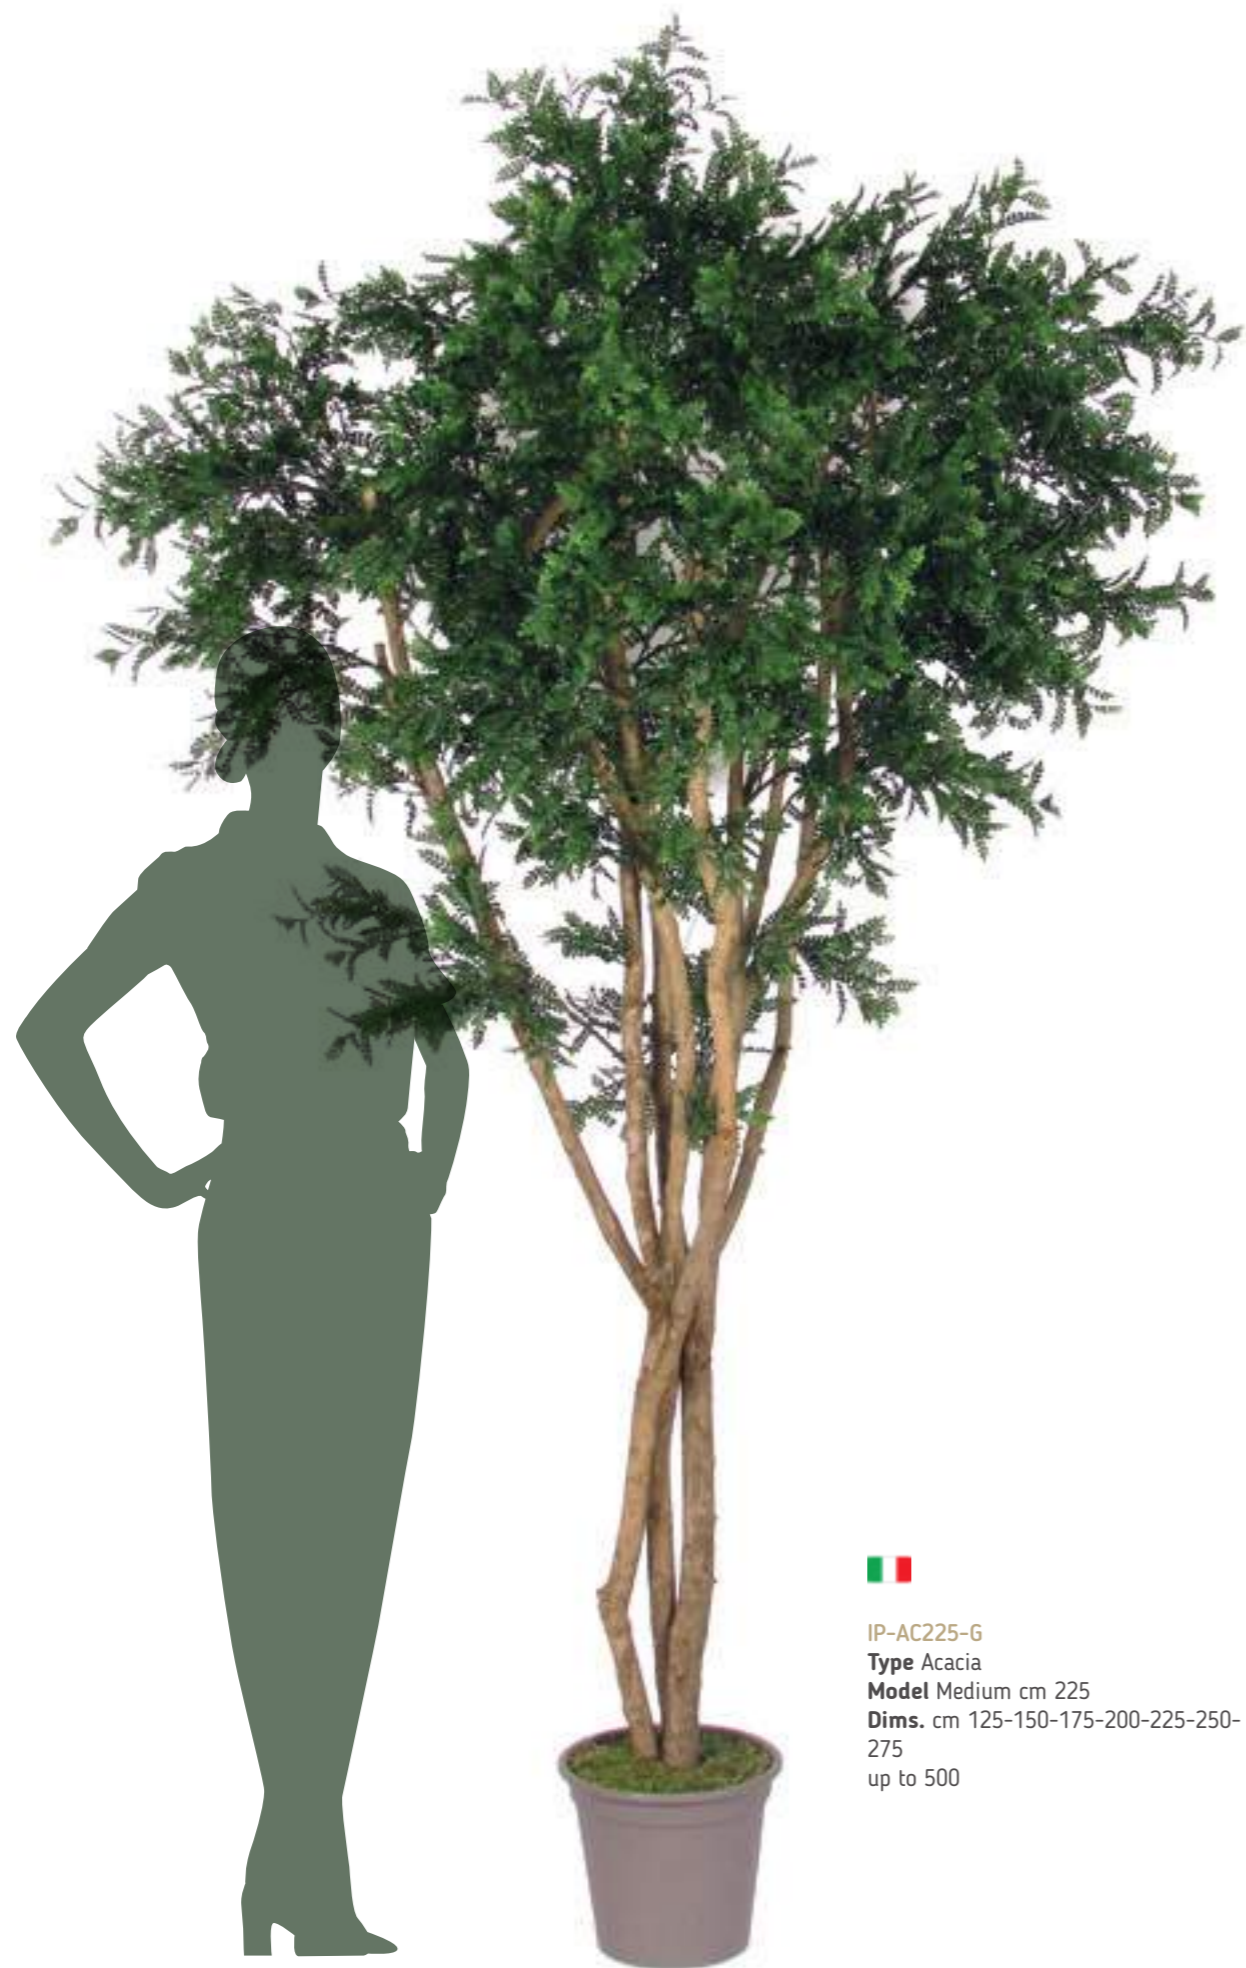

ACACIA

Cuba

IP-AC225-G
Type Acacia
Model Medium cm 225
Dims. cm 125-150-175-200-225-250-275
up to 500